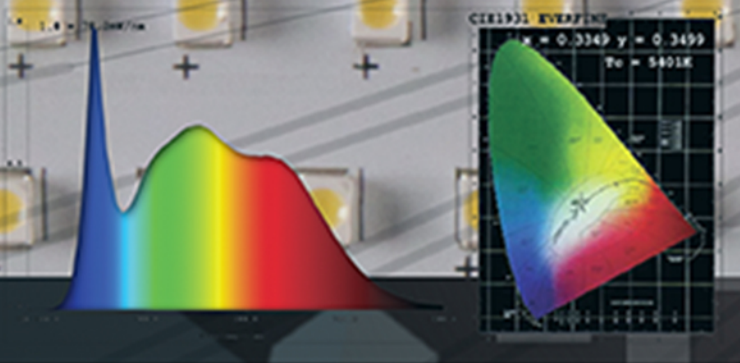

Product	Power Disc	Rated Life	40,000 hrs
Watts/Volts	55W x 120V	Beam Angle	120
Lumens	3,800	CRI	92
Color Temp	5000	Size	7.67 inches
Base	E390 mogul	Dimmable	Yes

CINEDISC

CINEMILLS.COM