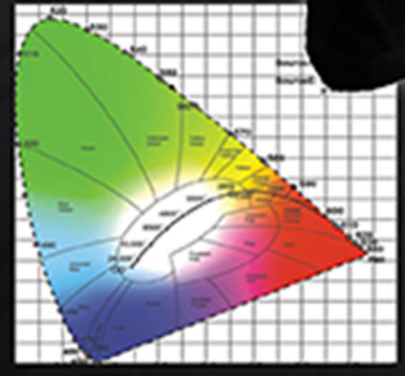

Product	Power Disc	Rated Life	40,000 hrs
Watts/Volts	55W x 120V	Beam Angle	120
Lumens	3,800	CRI	92
Color Temp	5000	Size	7.67 inches
Base	E390 mogul	Dimmable	Yes

CINEDISC

CINEMILLS.COM