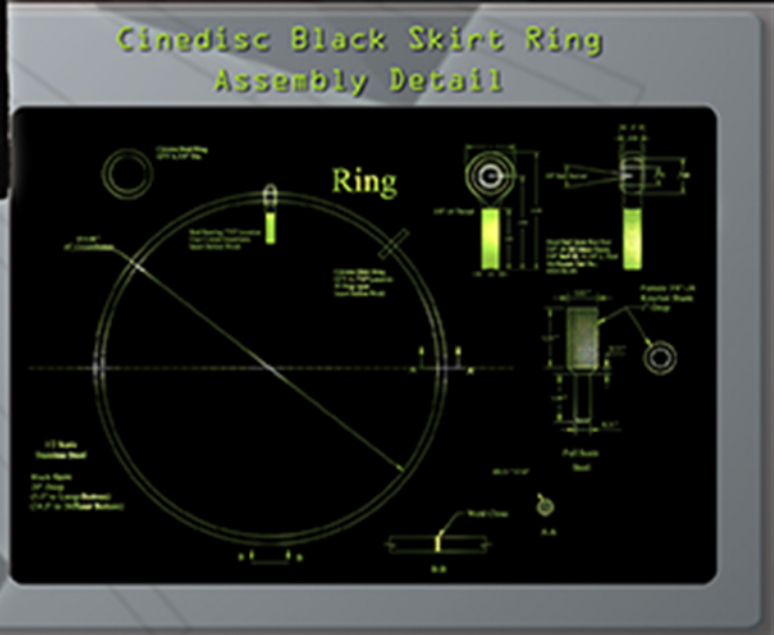

Product	Power Disc	Rated Life	40,000 hrs
Watts/Volts	55W x 120V	Beam Angle	120
Lumens	3,800	CRI	92
Color Temp	5000	Size	7.67 inches
Base	E390 mogul	Dimmable	Yes

CINEDISC

CINEMILLS.COM