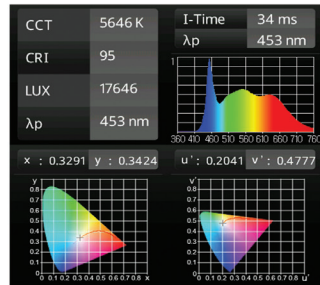

CINEMILLS.COM

SHOWROOM & MAIN OFFICE
2021 N. LINCOLN ST.
BURBANK, CA 91504

OFFICE: 818.843.4560
SALES@CINEMILLS.COM

CINESOFT 1x1 (CSOFT400)

SPECIFICATIONS	
Color temperature	3200K~5600K
Brightness 3200K	1050Lux at 1M
Brightness 5600K	1280Lux at 1M
Beam angle	120°
Power consumption	70Watt
Input power	100V~240V AC/DC Adaptor or DC12V~24V
Dimming	0%~100%
Dimension	16x12.5x4 Inches (415x315x98mm)
Weight	6lbs (2.9Kg)
Controls	
Display	4Digit 7 Segment
Indicator	Manual, DMX, Address
Tact Switch	Mode, UP, Down
Round V.R	Color Temp., Dim.
Lock Switch	Power
Slide Switch	Terminate of DMX
Connection	
DMX IN	XLR 5P Male
DMX OUT	XLR 5P Female
DC INPUT(12V~24V)	XLR 4P Male
Accessories	
RB400R-CS	Removable Barndoor Set
HC400R-CS	Honeycomb Grid (60%)
VM400R-CS	V-Mount Battery Adapter Plate
SC600R-CS	Soft Case – Carry On