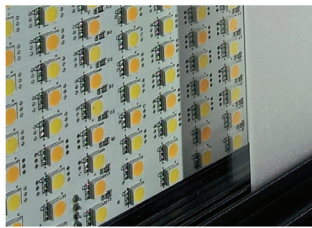

CINEMILLS.COM

SHOWROOM & MAIN OFFICE
2021 N. LINCOLN ST.
BURBANK, CA 91504

OFFICE: 818.843.4560
SALES@CINEMILLS.COM

CINESOFT 1x1 (CSOFT400)

SPECIFICATIONS	
Color temperature	3200K~5600K
Brightness 3200K	1050Lux at 1M
Brightness 5600K	1280Lux at 1M
Beam angle	120°
Power consumption	70Watt
Input power	100V~240V AC/DC Adaptor or DC12V~24V
Dimming	0%~100%
Dimension	16x12.5x4 Inches (415x315x98mm)
Weight	6lbs (2.9Kg)
Controls	
Display	4Digit 7 Segment
Indicator	Manual, DMX, Address
Tact Switch	Mode, UP, Down
Round V.R	Color Temp., Dim.
Lock Switch	Power
Slide Switch	Terminate of DMX
Connection	
DMX IN	XLR 5P Male
DMX OUT	XLR 5P Female
DC INPUT(12V~24V)	XLR 4P Male
Accessories	
RB400R-CS	Removable Barndoor Set
HC400R-CS	Honeycomb Grid (60%)
VM400R-CS	V-Mount Battery Adapter Plate
SC600R-CS	Soft Case – Carry On